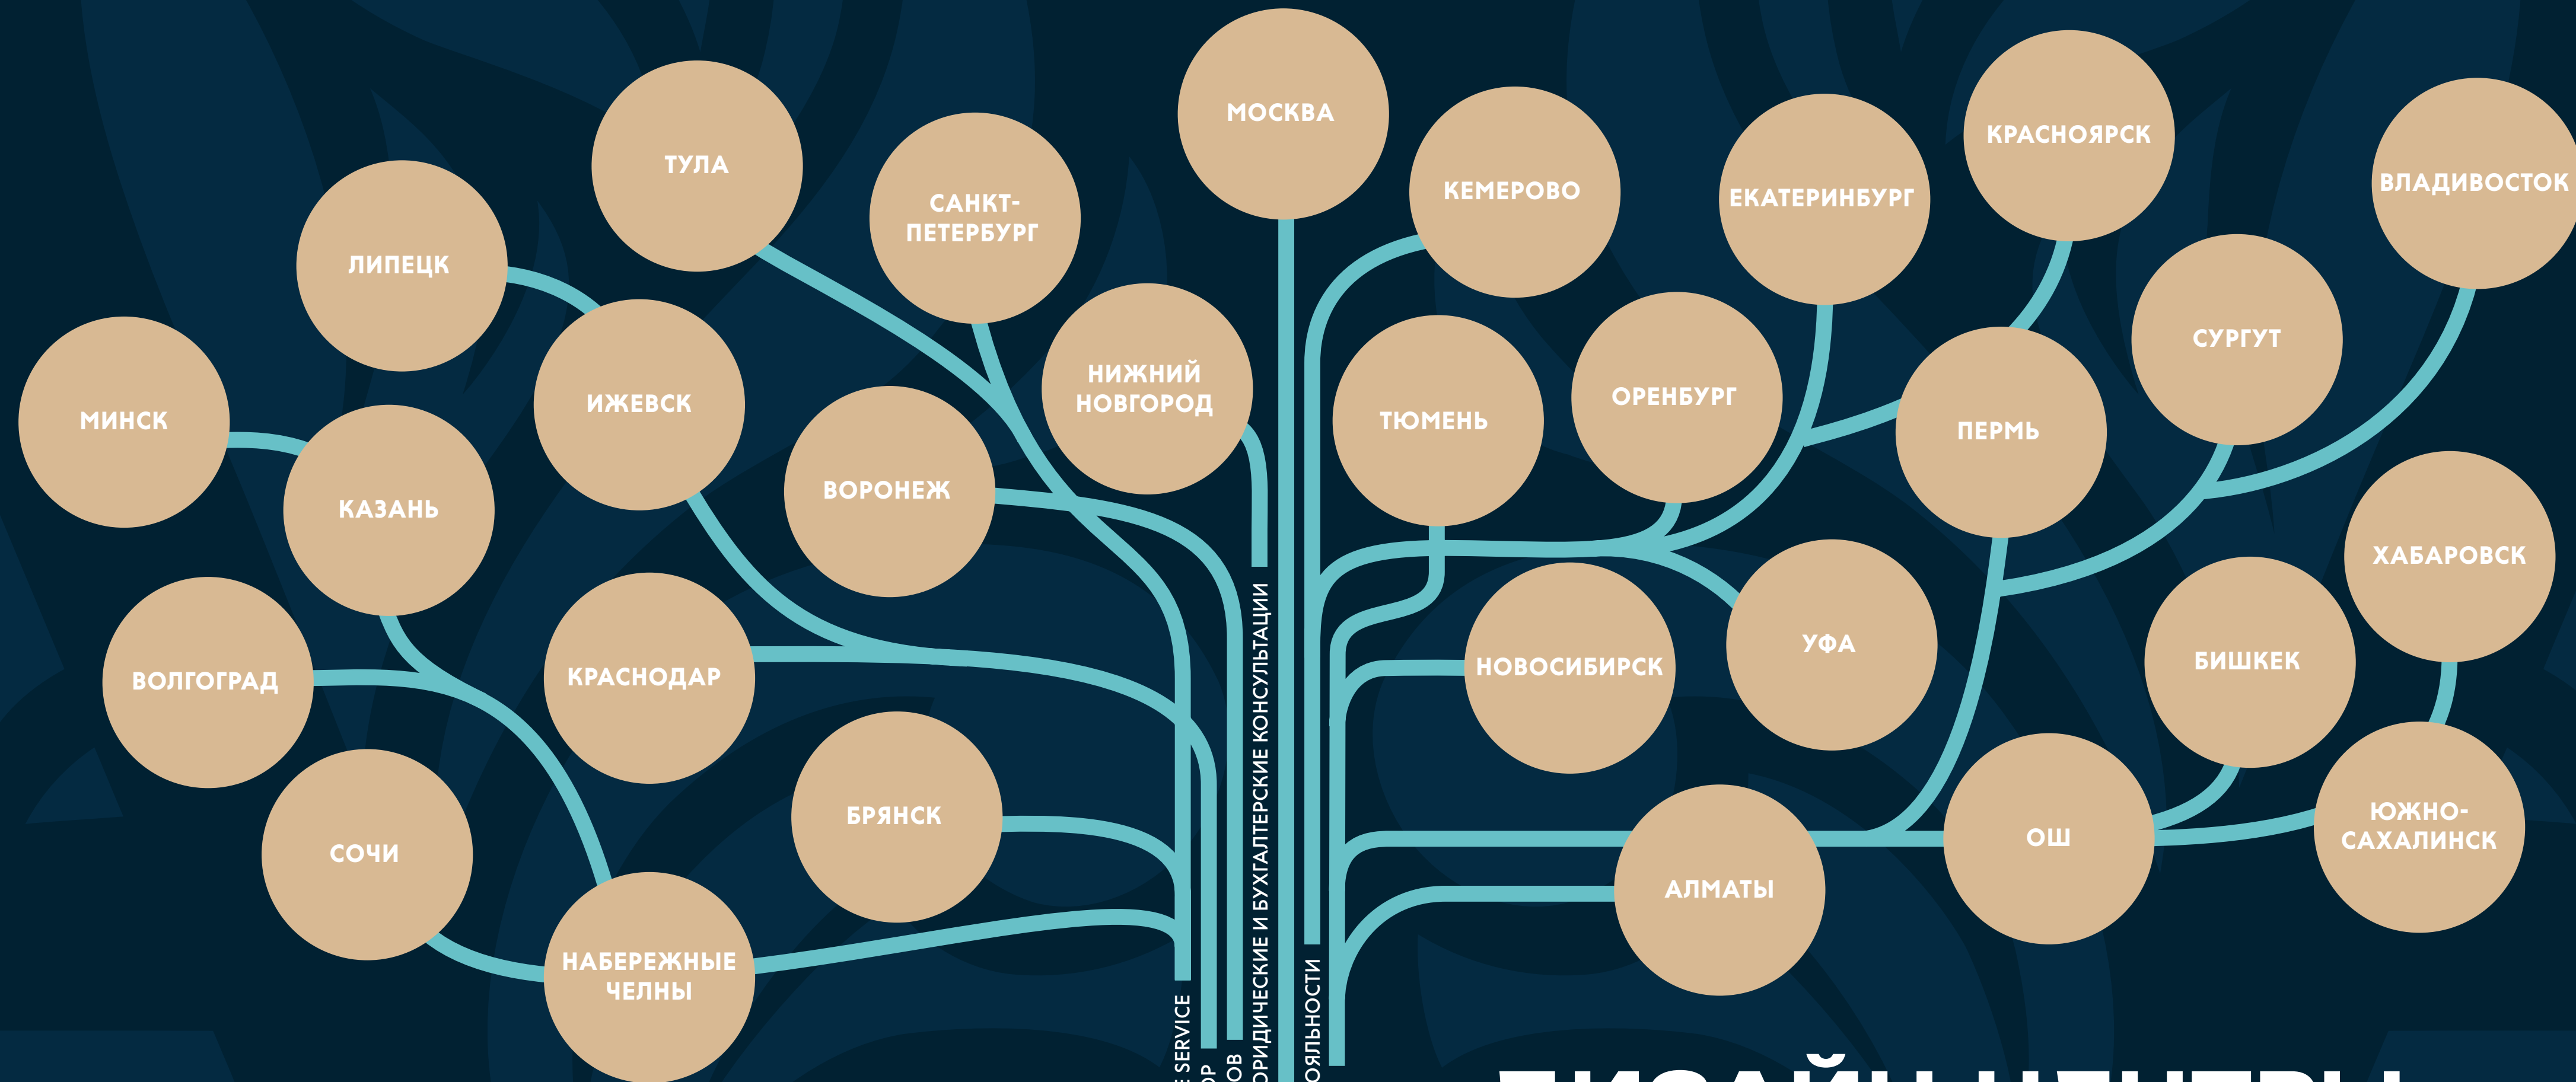

Mallers

ДИЗАЙН-ЦЕНТР

ДИЗАЙН-ЦЕНТРЫ MALLERS

MALLERS MOLDINGS

MALLERS PAINTS

MALLERS GLUE

MALLERS WHITE WALL

MALLERS DECORATIVE DESIGN