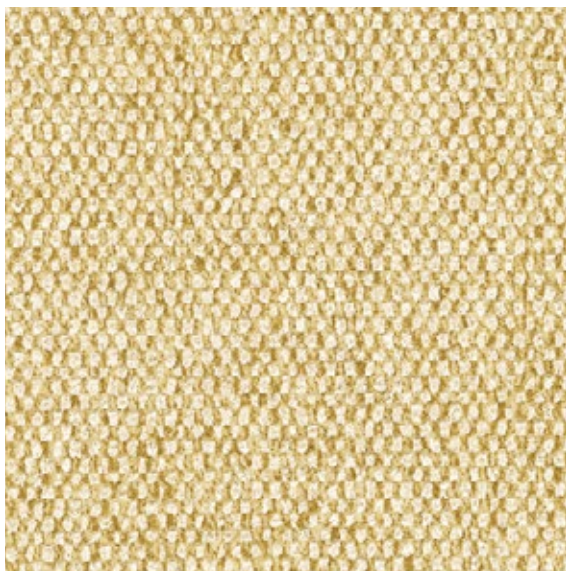

The image shows three rolls of fabric, likely upholstery or carpeting, arranged diagonally from the top left to the bottom right. The top roll is a dark blue color with a fine, repeating geometric pattern. The middle roll is a muted olive green with a similar pattern. The bottom roll is a deep red with a pattern of small, light-colored geometric shapes. The background is a textured, reddish-pink fabric.

фоновые обои

Срок действия

декабрь 2023

Имитация льна

Имитация дикого шёлка

Имитация рогожки

Имитация холста