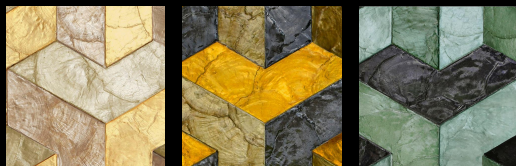

Helix

Ginger roots, inca gold, glazed sage